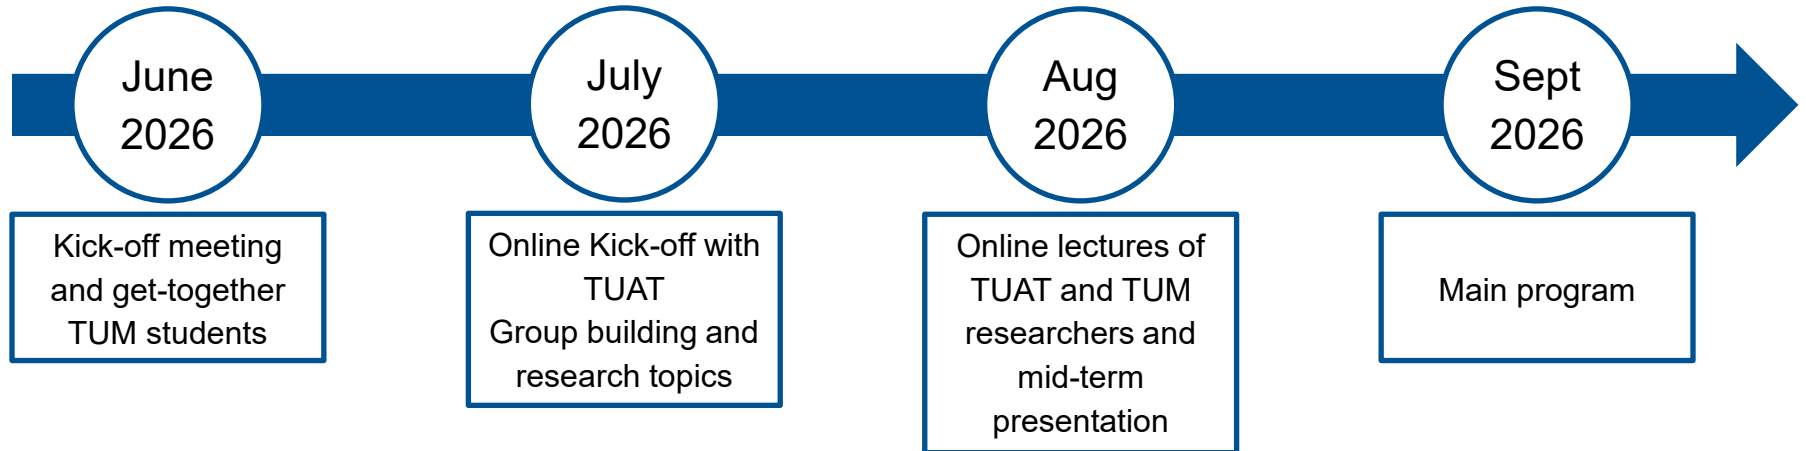

# Transform Economies and Societies with Bio-Science and Technology

Schedule Summer School TUATxTUM in Japan (Tokyo region) 2026  
An International and Interdisciplinary Research Exchange Program

Pre-Program (June-August)

Main Program (04. September – 14 September)

Reflection and Report (October)

# Schedule of the Program

Pre-Program (4 appointments in total)